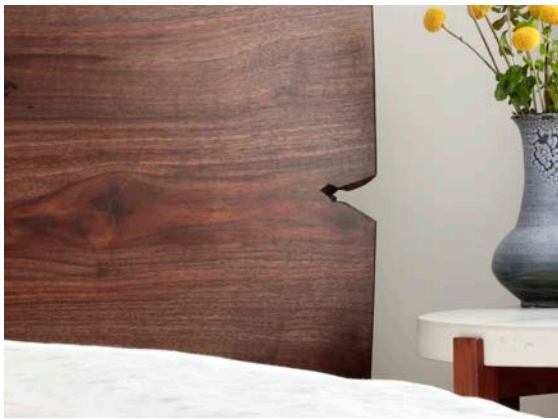

LIVE EDGE KING HEADBOARD (WITH BRASS)

Furniture | Wood | Concrete
Custom. Innovative. Handcrafted

photo credit: David Hunter Hale

DESCRIPTION

Live edge walnut with brass butterfly accents serves as a perfect headboard for your king size bed. This one-of-a-kind piece can also be hung above a sofa as wall art, in your entryway, or as a room divider. Other living edge headboard options available for queen size and twin beds. Easily hung on the wall, no two are alike. Each will become the main feature of your room.

SPECIFICATIONS

Lead Time – varies based on schedule; generally, 8-14 weeks for custom headboards & feature wall art

Materials (shown) – live edge walnut, brass butterflies

Wood Choices – walnut, maple, cherry, oak

Finish – natural hardwax oil

Dimensions – as shown: 91”L x 4”D x 53”H; customizable