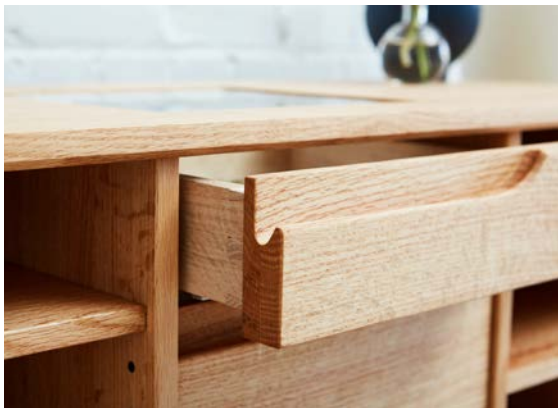

FÖREVISA DISPLAY CONSOLE

Furniture | Wood | Concrete
Custom. Innovative. Handcrafted

photo credit: Alexis Courtney

DESCRIPTION

Inspired by Scandinavian design, this display cabinet prominently features memorabilia and collectables placed in the top drawer and seen through the glass. Hand carved integrated drawer pulls minimize hardware. Solid brass shelf pins allow the cabinet to adjust to the owner's storage needs. A shiplap back is made of ebonized white oak, creating a naturally dark look to the wood.

SPECIFICATIONS

Lead Time – varies based on schedule; generally, 12-18 weeks for custom consoles & credenzas

Materials (shown) – quarter sawn red oak, glass

Wood Choices – walnut, ash, maple, mahogany, cherry, oak

Finish – natural hardwax oil

Dimensions – as shown: 60”L x 18”W x 19”H; customizable