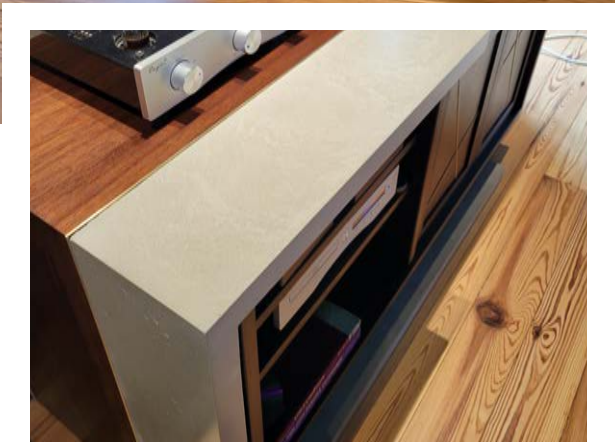

## THE LEVIS CONSOLE

Furniture | Wood | Concrete  
Custom. Innovative. Handcrafted

photo credit: Alicia Dietz

### DESCRIPTION

A cantilevered concrete, walnut, and brass shell wraps a solid wood cabinet of ebonized walnut, complete with brass accents on hinged doors. Perfect for the elevated audio room. Use to store anything from your favorite record collection to classic films.