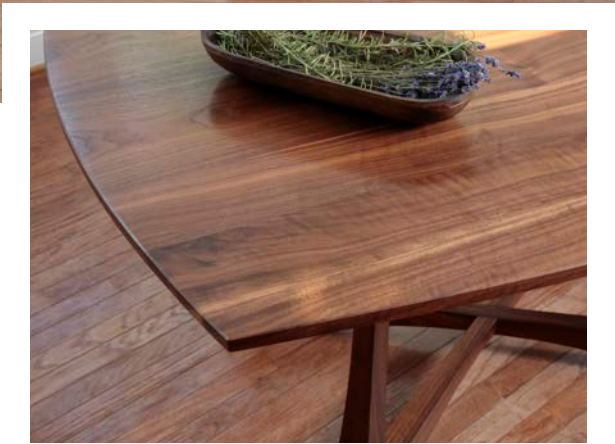

## THE SWAN DINING TABLE

Furniture | Wood | Concrete  
Custom. Innovative. Handcrafted

photo credit: David Hunter Hale

### DESCRIPTION

A dining table perfect for your favorite eating nook. Designed to have a feminine touch, this kitchen table has gentle, elegant curves throughout. Half-lap crisscross base creates an open, contemporary feel. The soft curves of the top compliment any modern furniture style. The edge has an under-bevel carved by hand that is as inviting to the touch as it is to the eye.

### SPECIFICATIONS

**Lead Time** – varies based on schedule; generally, 10-18 weeks for custom dining tables

**Materials (shown)** – walnut

**Wood Choices** – walnut, ash, maple, mahogany, cherry, oak

**Finish** – natural varnish

**Dimensions** – as shown: 58”L x 38”W x 30”H; customizable